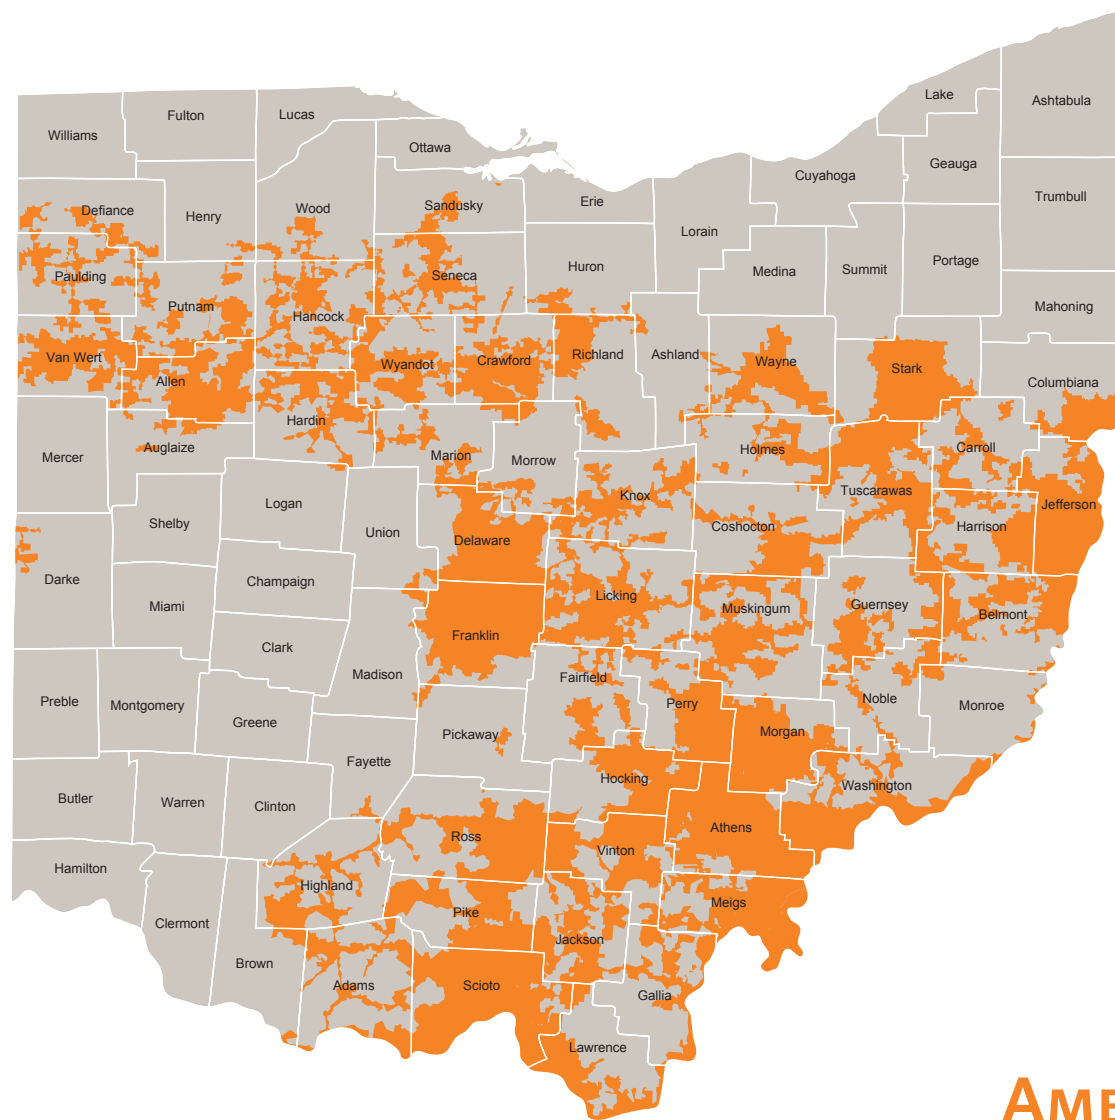

# Ambit Energy Service Area: Ohio

- Electric
- Non Service Area